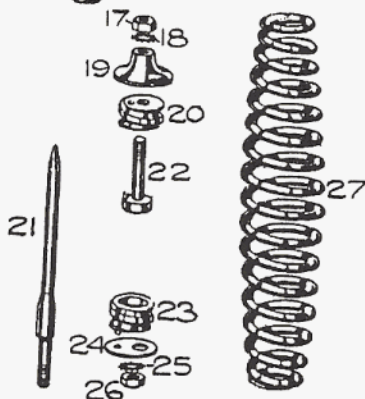

39

40

41

BSA Steering Damper Discs No.48 15.5051 & 2-50 ea. 2 needed. See P99 & 107 (Damper Rod).

66-2620

Oil Pump Drive Spindle B31/33/34, M20/21. 66.2620 Euro 31

65-2596

Oil Pump Body 65.2596 gen.BSA £12-00 fits C10/11/12,M20/21,B31/32/33/34 Gold Stars

Oil Pump Fixing Bolt 65.2604 gen. BSA £2-25 ea. Two needed fits B31/32/33/34 Gold Stars etc.

Oil Pump to Crankcase Gasket 65.2618 gen. BSA £1-25ea. fits C10/11/12,M20/21,B31/32/33/34 Gold Stars

65-2618

BSA Fork Link Friction Washer No 9 Replica 15.52551. 2 needed £4-00 ea.

65-2598

Oil Pump Top Plate 65.2598 gen.BSA £12-00 Fits C10/11/12,M20/21,B31/32/33/34 Gold Star

65-2601

65-2600

65-2599

Oil Pump Feed Gear (Driving) 65.2601 (replica) £18-00  
Oil Pump feed Gear (Driven) 65.2600 (replica) £16-00  
Oil Pump Scavenger Gear 65.2599 (replica) two needed £16-00ea  
All above fit C10/11/12,M20/21,B31/32/33/34 Gold Stars

Shock Absorber Adjuster Knob Spring 15.5258 For other parts in this group see P.99 & 2-00

No16 Damper Spring

66-4888

66-4870

M.20/21 66.4870 Battery Carrier 1940 to 1947 Complete with 66.4888 Battery Carrier Plate Euro 40.00 (Made in India)