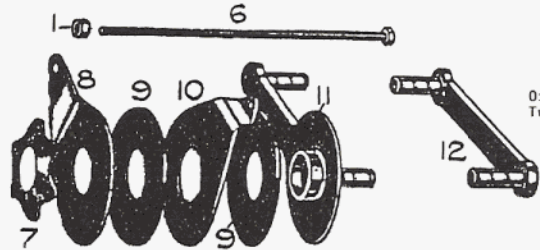

39

40

41

BSA Steering Damper Discs No.48 15.5051 & 2-50 ea. 2 needed. See P99 & 107 (Damper Rod).

66-2620

Oil Pump Drive Spindle B31/33/34, M20/21. 66.2620 Euro 31

65-2596

Oil Pump Body 65.2596 gen.BSA £12-00 fits C10/11/12,M20/21,B31/32/33/34 Gold Stars

Oil Pump Fixing Bolt 65.2604 gen. BSA £2-25 ea. Two needed fits B31/32/33/34 Gold Stars etc.

Oil Pump to Crankcase Gasket 65.2618 gen. BSA £1-25ea. fits C10/11/12,M20/21,B31/32/33/34 Gold Stars

65-2618

BSA Fork Link Friction Washer No 9 Replica 15.52551. 2 needed £4-00 ea.