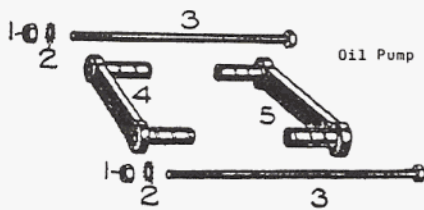

39

40

41

BSA Steering Damper Discs No.48 15.5051 & 2-50 ea. 2 needed. See P99 & 107 (Damper Rod).

66-2620

Oil Pump Drive Spindle B31/33/34, M20/21. 66.2620 Euro 31

65-2596

Oil Pump Body 65.2596 gen.BSA £12-00 fits C10/11/12,M20/21,B31/32/33/34 Gold Stars

Oil Pump Fixing Bolt 65.2604 gen. BSA £2-25 ea. Two needed fits B31/32/33/34 Gold Stars etc.

Oil Pump to Crankcase Gasket 65.2618 gen. BSA £1-25ea. fits C10/11/12,M20/21,B31/32/33/34 Gold Stars

65-2618

BSA Fork Link Friction Washer No 9 Replica 15.52551. 2 needed £4-00 ea.